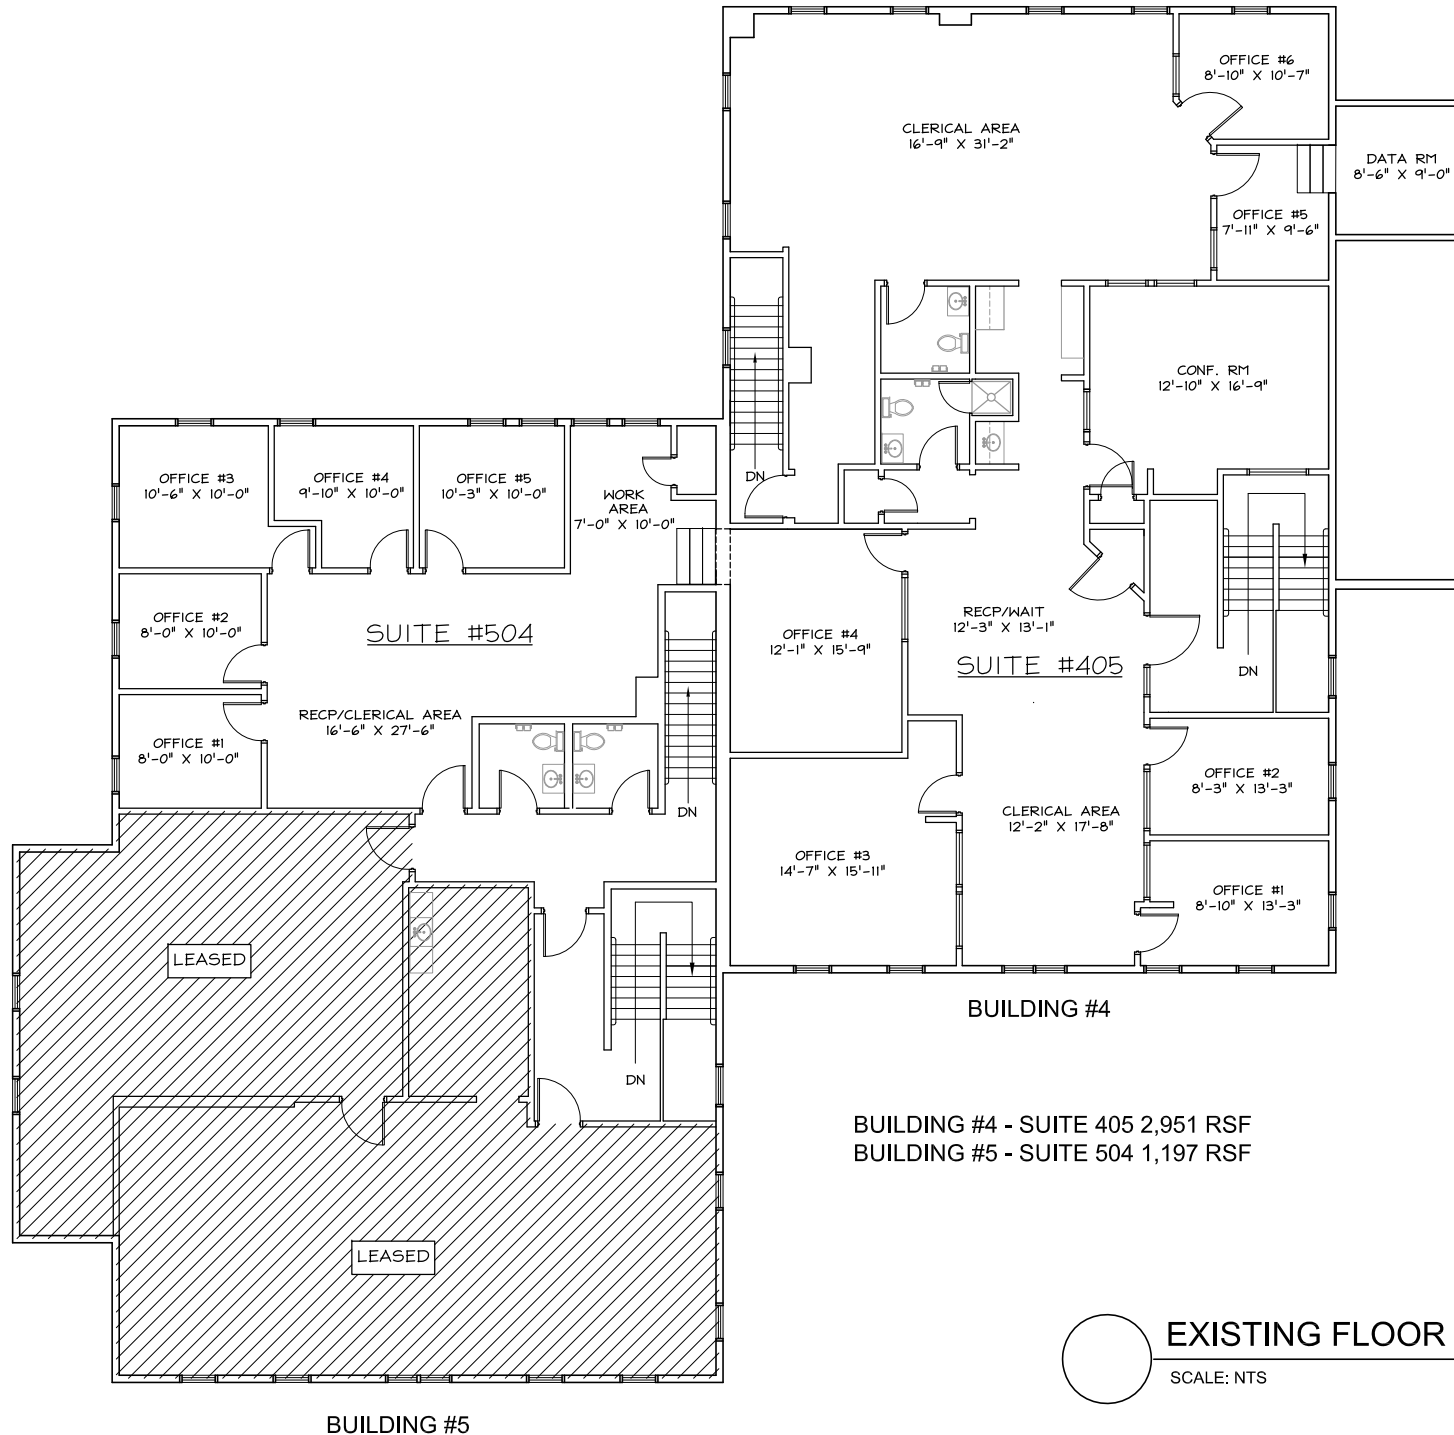

F.P. GIGLIO
PROPERTIES

BRICK KILN PLACE
31 SCHOOSSETT STREET (RTE 139), PEMBROKE, MASS

BUILDING #4 - SUITE 405 2,951 RSF
BUILDING #5 - SUITE 504 1,197 RSF

EXISTING FLOOR PLAN

SCALE: NTS

Project Location

**SUITES
405 & 504**

Project No: 01-05-405-02
Date: 8,2011
Sheet: **A**