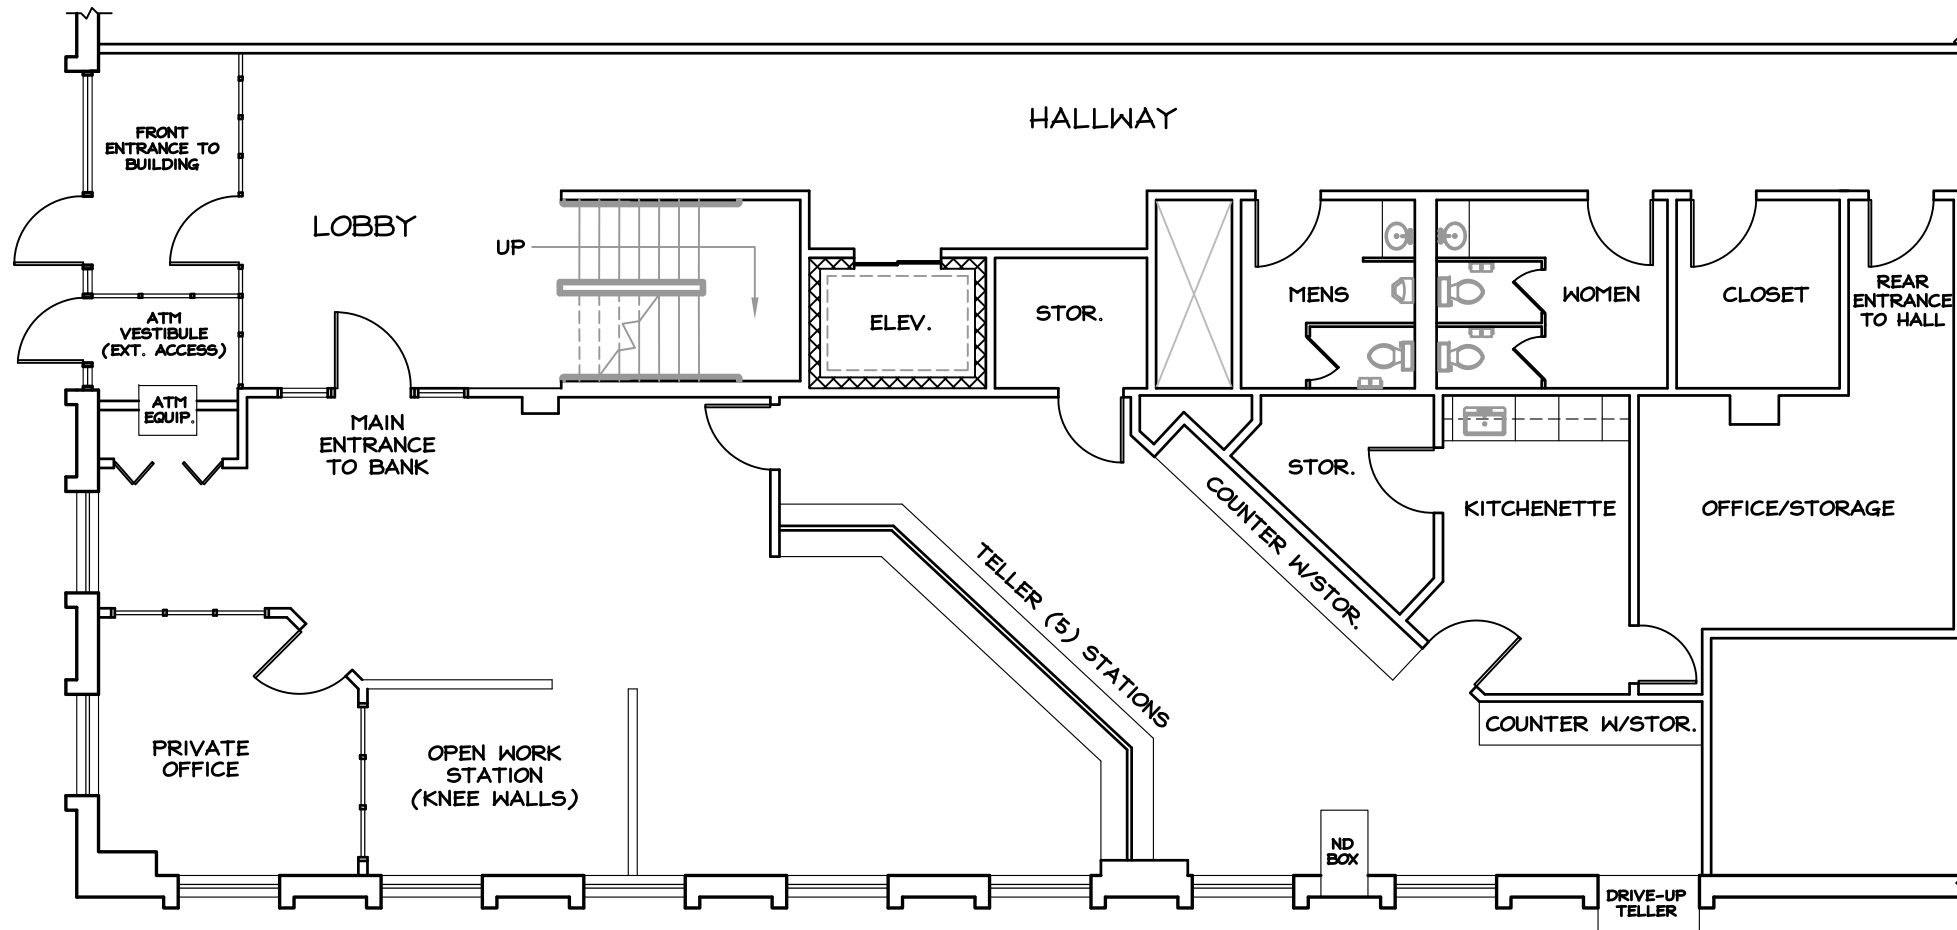

**FP GIGLIO
PROPERTIES**

www.FPGIGLIO.com

100 LedgeWood Place
Rockland MA 02370
tel: 781-982-1144
fax: 781-982-1191

BANK LOCATION AVAILABLE

400 WASHINGTON STREET
BRAintree, MA 02184

**FOR
LEASE**

- ESTABLISHED BANK LOCATION
- QUALITY BUILD-OUT
- ATM AVAILABLE
- DRIVE-THRU TELLER STATION
- NIGHT DEPOSIT BOX
- STRONG MARKET
- CONVENIENT ACCESS
- RESERVED CUSTOMER PARKING AVAIL.
- ON-SITE MANAGEMENT