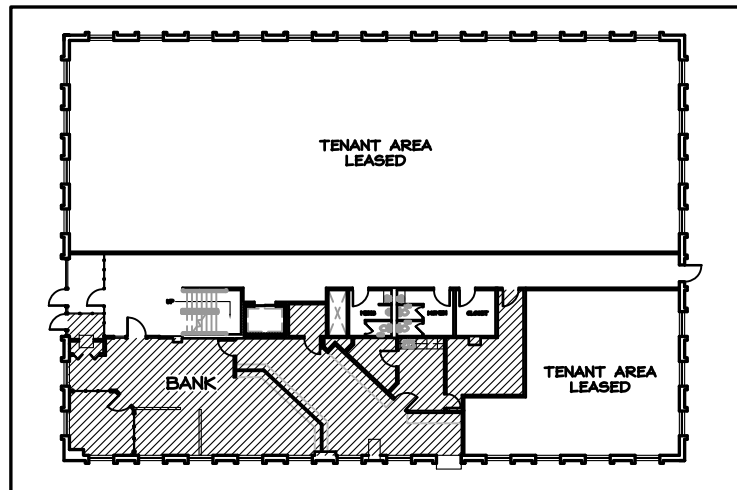

**FP GIGLIO
PROPERTIES**

www.FPGIGLIO.com

100 LedgeWood Place
Rockland MA 02370
tel: 781-982-1144
fax: 781-982-1191

BANK LOCATION AVAILABLE

400 WASHINGTON STREET
BRAintree, MA 02184

**FOR
LEASE**

- ESTABLISHED BANK LOCATION
- QUALITY BUILD-OUT
- ATM AVAILABLE
- DRIVE-THRU TELLER STATION
- NIGHT DEPOSIT BOX
- STRONG MARKET
- CONVENIENT ACCESS
- RESERVED CUSTOMER PARKING AVAIL.
- ON-SITE MANAGEMENT